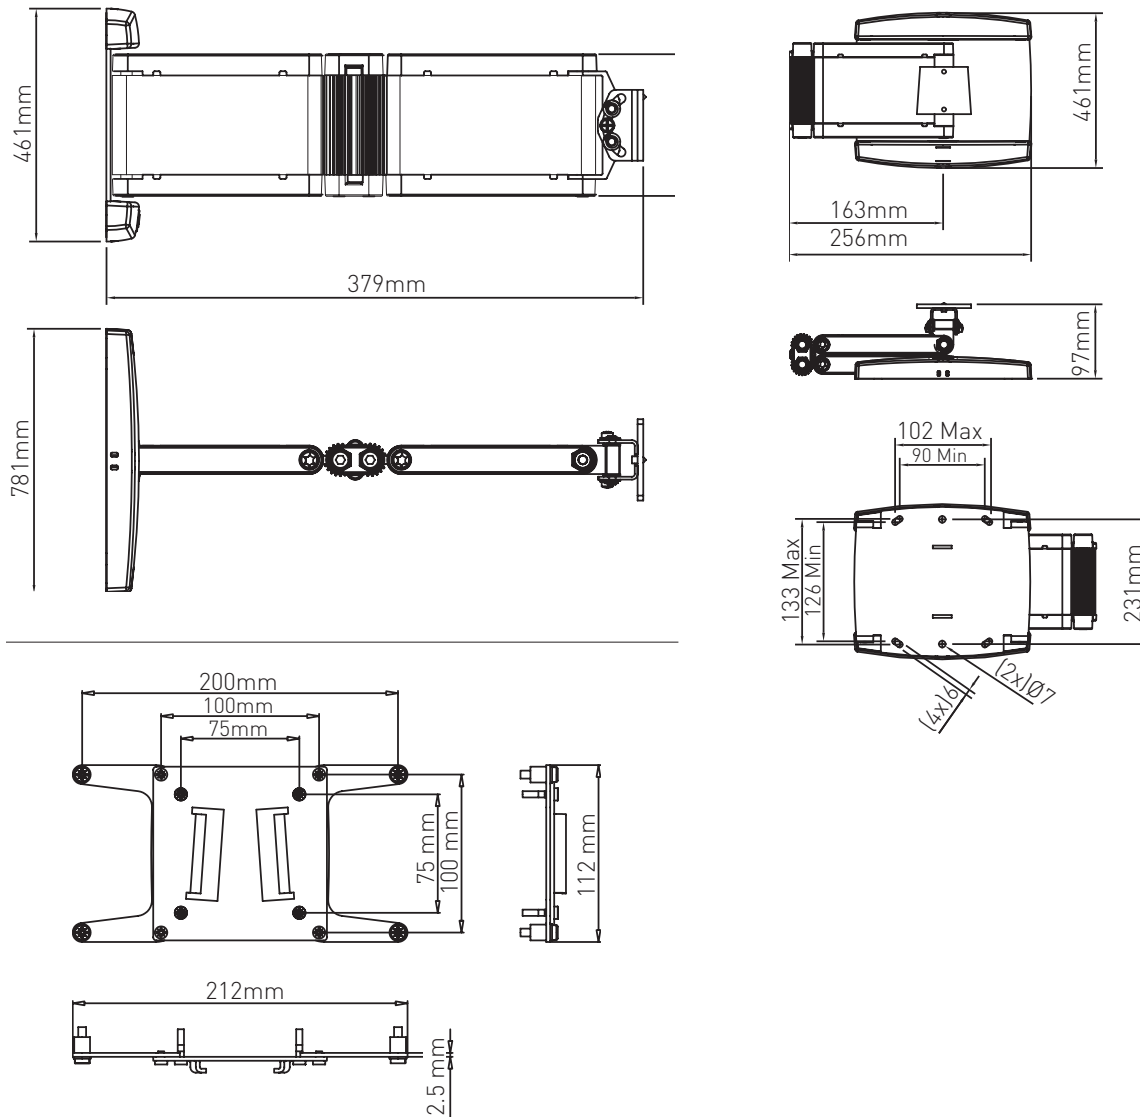

# Specifications for 2C Panel IT: 2C810/2C811

### 2C810/2C811

- 2C810 – Piano Black
- 2C811 – Dark Grey
- Maximum Load 15kg
- Extension from Wall – 38cm
- Fully Flat from Wall – 8cm
- Suits VESA Hole Patterns (mm)
  - 75 x 75
  - 100 x 100
  - 200 x 100
- Tilt +/- 25°
- Swivel +/- 90°